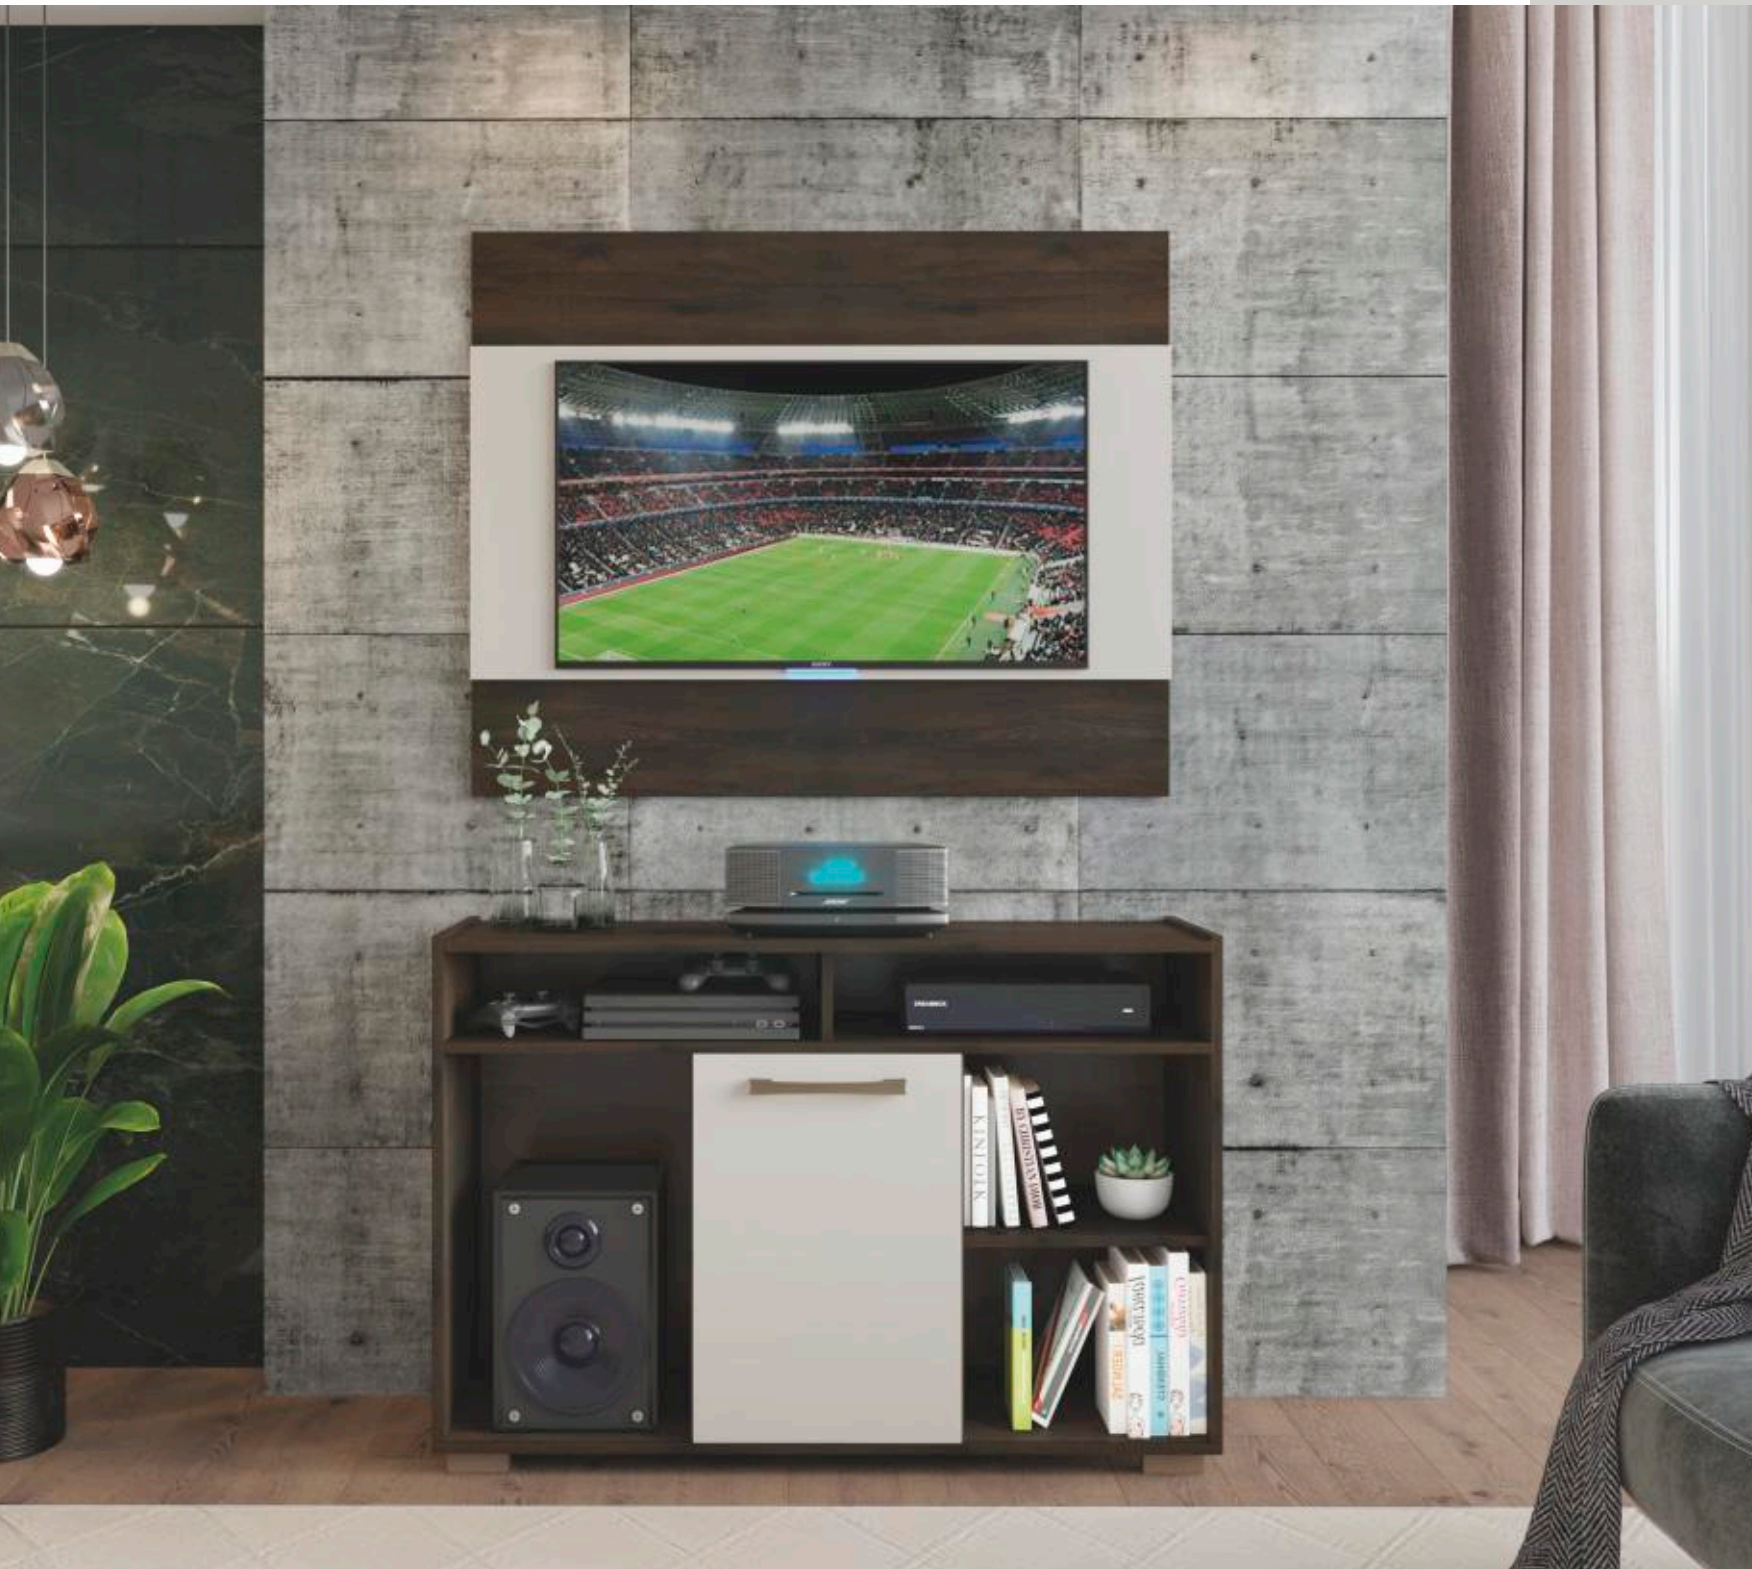

Painel c/ Rack
Moscou

Nogal/Off White

	REF.	LARG.	ALT.	PROF.	OP.
PAINEL	2489	1050	850	30	459
RACK		1060	680	360	

Para TV até 43"